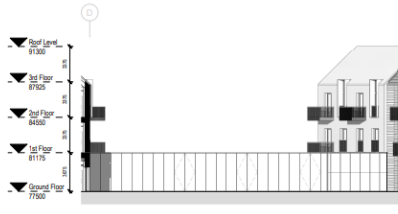

23/0328 – Former Lakeside School Playing Field, Caroline Way, Frimley

Application site

Proposed site plan

Principal elevations

4 West Wing Elevation
SCALE 1:200

1 Pavilion Elevation
SCALE 1: 200

2 East Wing Elevation
SCALE 1: 200

Aerial view

3D Imagery

Photos

Application site

Access

Caroline Way

Field Lane

St Margarets Road